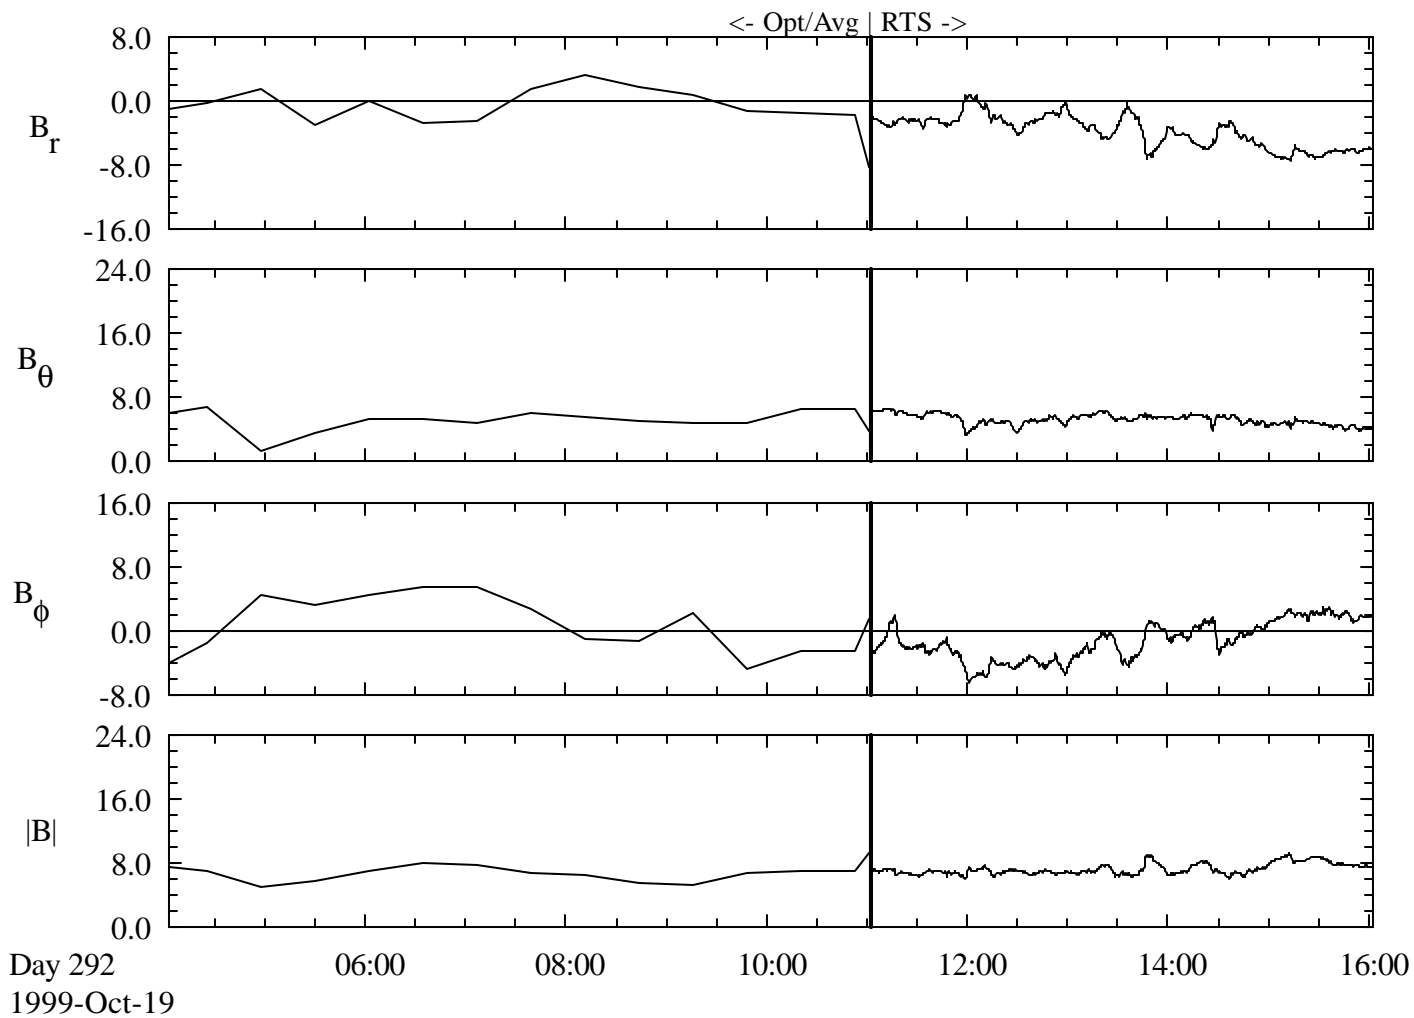

Io 24 MAG Browse Data (System III, 12 hours, autoscaled)

R	68.58	68.98	69.27	69.66	70.02	70.38
LAT	0.01	0.01	0.01	0.01	0.01	0.01
W.LON	123.99	202.05	260.60	339.66	52.04	124.43
Local Hour	19.63	19.64	19.65	19.66	19.67	19.68